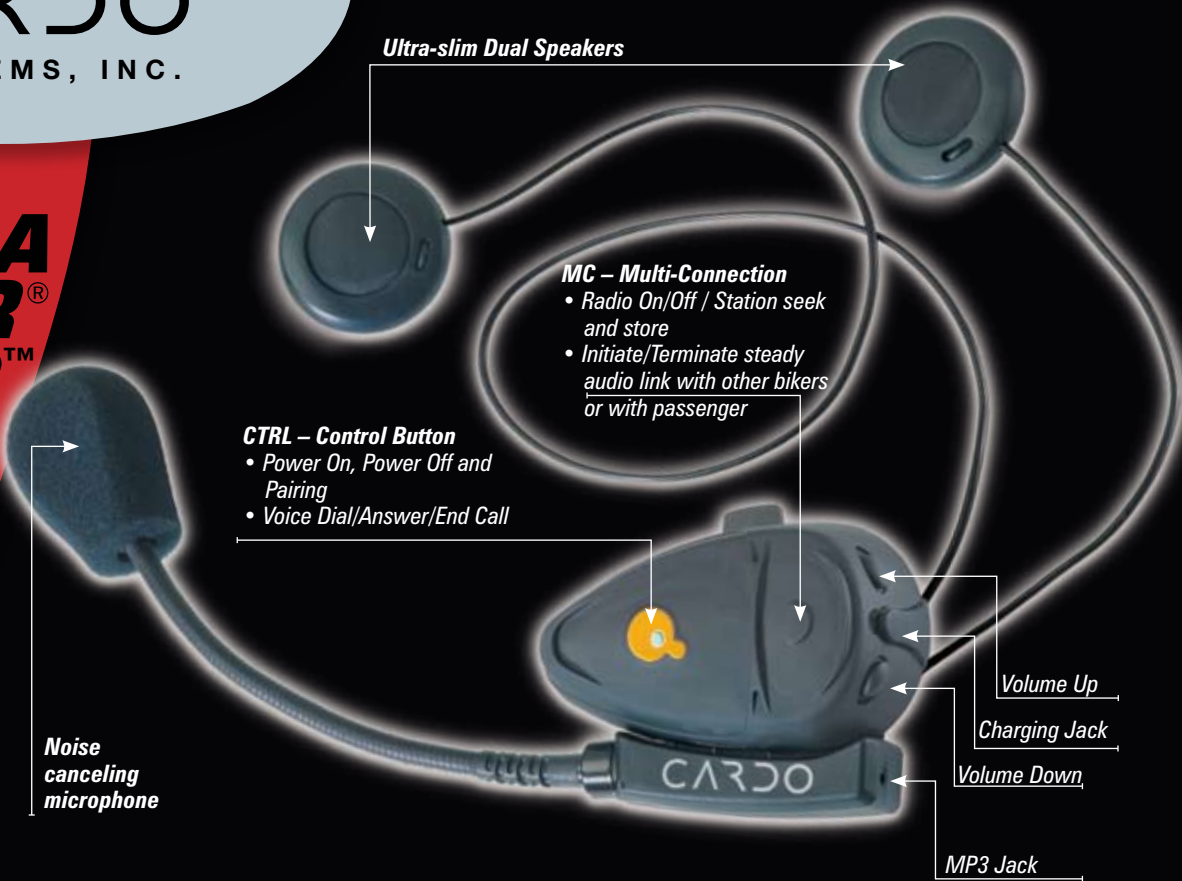

The Q2 provides Bike to Bike intercom communication for up to an impressive 500 m*.

Thanks to MDC (Multiple Device Connection) technology, the **SCALA RIDER Q2** allows bikers to receive GPS voice instructions, communicate with other bikers or with the passenger on the back seat, to conduct calls on their mobile phone and listen to the embedded FM radio or their MP3 player.

MULTIPLE DEVICE CONNECTIONS

THE UNIT WORKS WITH UP TO FOUR DIFFERENT BLUETOOTH DEVICES:

- **Mobile Phone** – receive incoming calls by voice command and initiate calls by one-button push and voice command
- **Other SCALA RIDER Q2 Headsets** – communicate in parallel with up to two other SCALA RIDER Q2 headsets
- **GPS unit** – receive audio instructions via headset
- **Any paired SCALA RIDER headset**

ADDITIONAL ENTERTAINMENT FEATURES:

- **Embedded FM Radio**
- **Connection to an MP3 Player** (cable included)

**SCALA
RIDER®
Q2™**

Technical Specifications for the **SCALA RIDER® Q2™**

General

- Talk time: up to 8 hours
- Standby time: 10 days
- Charging time: 3 hours

MP3 Connectivity

- Connect your MP3 player with the provided cable

Functional Features

- Fits all full-faced and 3/4 helmets
- Quick-release mechanism for headset
- Two ultra-slim speakers – 4.7 mm thickness
- 4 large control buttons